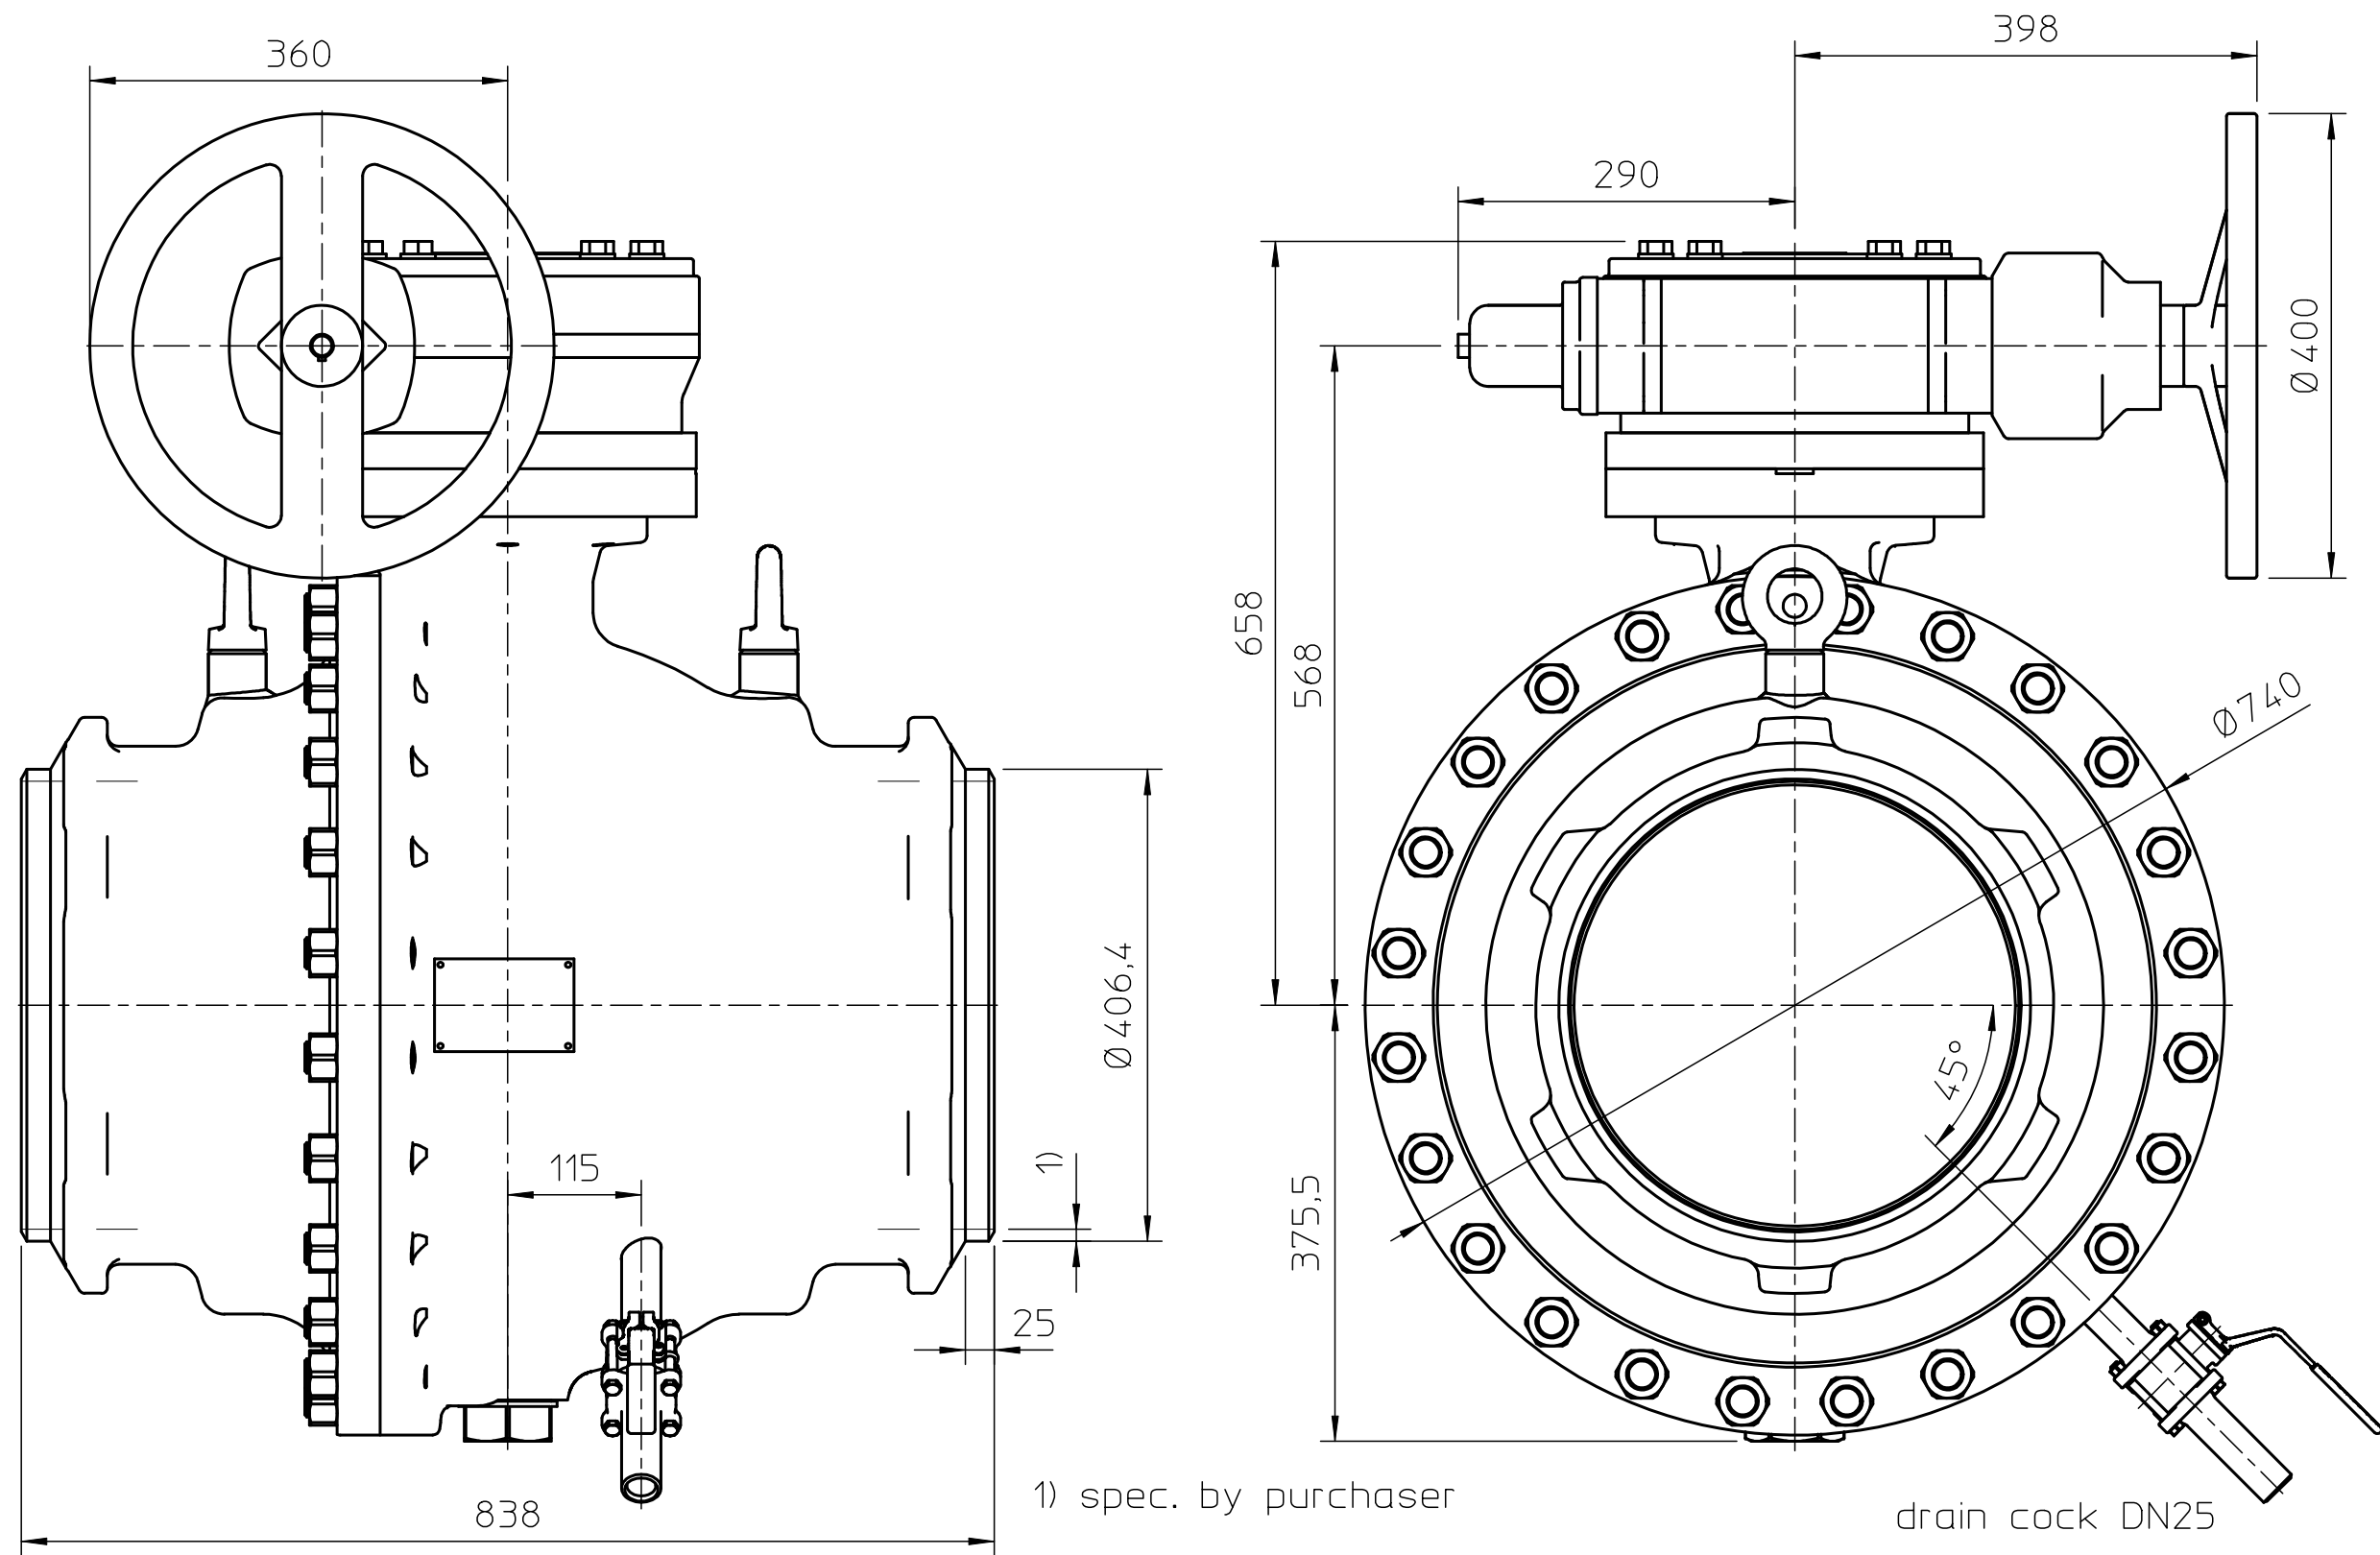

KLINGER ballostar ball valve type KHSV(W) 400 VII-AF(799)-KFC PN25, with
worm gear type AUMA GS160.3/GZ160.3-4/H.

1) spec. by purchaser

drain cock DN25

total weight: ca. 869kg

drw.: 21.10.10 SA

w0H31780-6